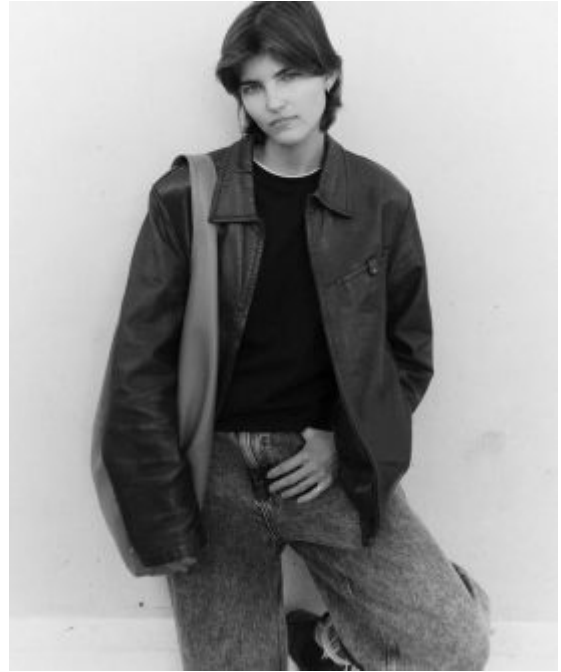

TRUE MODELS

Valeriia Vishnevskaya

174 | 84 / 61 / 90.5 / 38 | Dark Blond / Blue Gray