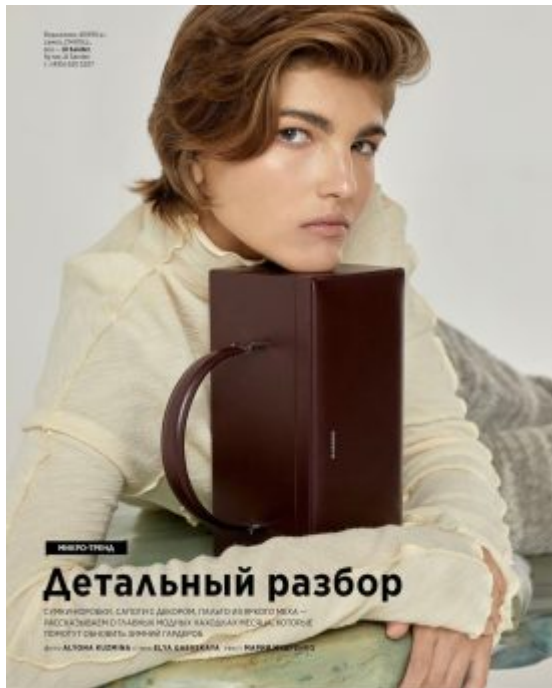

TRUE MODELS

Valeriia Vishnevskaya

174 | 84 / 61 / 90.5 / 38 | Dark Blond / Blue Gray

TRUE MODELS

Valeriia Vishnevskaya

174 | 84 / 61 / 90.5 / 38 | Dark Blond / Blue Gray

TRUE MODELS

Valeriia Vishnevskaya